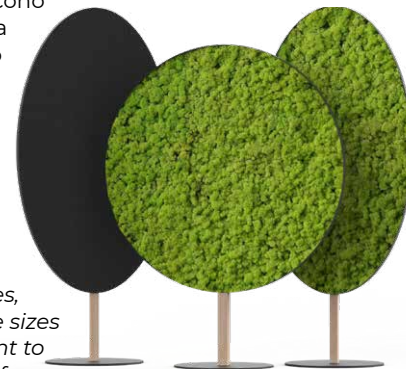

MAST

Design Studio Nove.3

Ovale/Oval 80x176 cm

Tondo/Circular 125x156 cm

Mast è un divisorio
fonoassorbente.

La forma ricorda elementi
naturali come gli alberi
e le due dimensioni
disponibili contribuiscono
a dare movimento alla
composizione e libero
posizionamento
da parte dell'utente.

*Mast is a
sound-absorbing
room divider.
The shape is a
reminder of natural
elements such as trees,
and the two available sizes
help to give movement to
the composition and free
positioning by the user.*