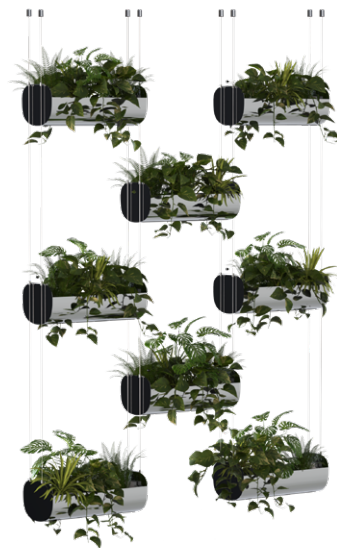

Bush is both a desk partition with sound-absorbing functions designed for office environments, in particular to be placed on side-by-side desks to divide workstations, and an element to be placed on the ceiling.

10x60 cm - 10x30 cm

20x20 cm - 20x30 cm 40x60 cm

Green Design

Con Fall è possibile sfruttare la crescita delle piante da due lati mentre i tiranti metallici tengono uniti i moduli in modo alternato creando un gioco di movimento, pieni e vuoti.

With Fall it is possible to exploit the growth of plants from two sides while metal tie rods hold the modules together in an alternating manner, creating a play of movement, fullness and emptiness.

FALL
Design Studio Nove.3
Vaschetta/Vase 65X25 cm

Lampada
60x35 cm

VP-CLOUD
Giardino luminoso a sospensione.
Suspended lighting garden.

Green Design

VP-EASY

Un innovativo giardino verticale dalle dimensioni fisse, perfetto per trasformare qualsiasi superficie in una parete verde viva e autosufficiente.